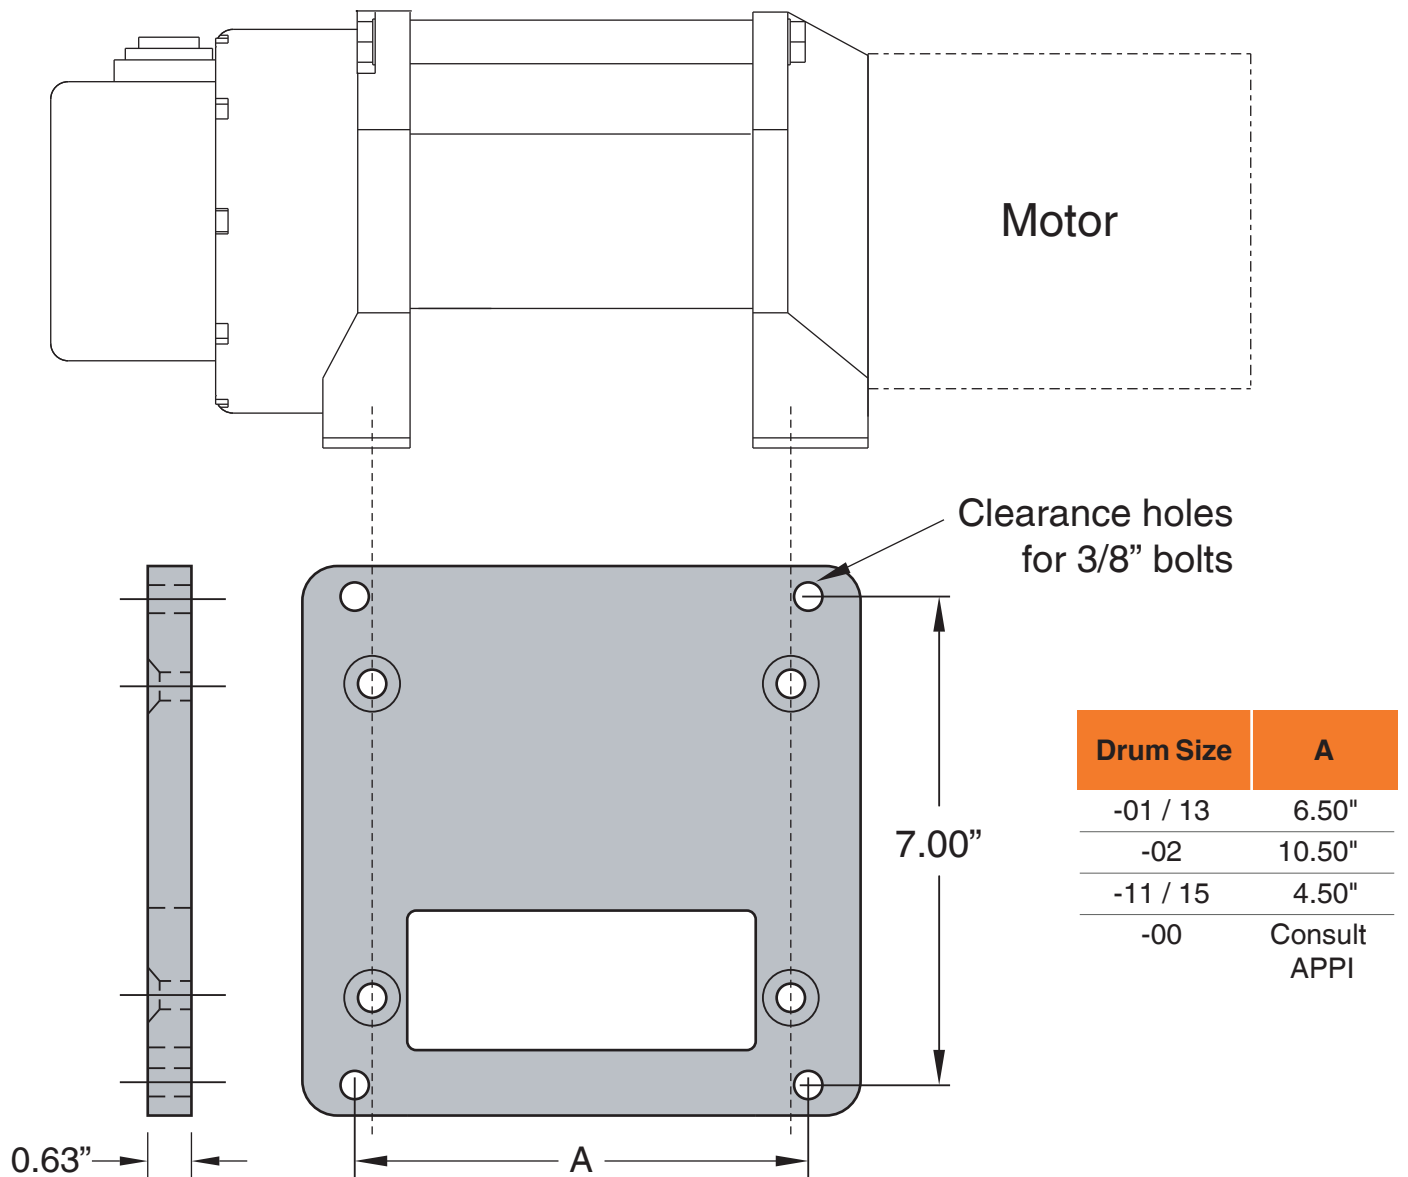

BASE PLATE MOUNTING GUIDELINES HD / WD Series

Drawing is not to scale.

CAUTION: The final determination as to the suitability of this product for any purpose is solely that of the user. Columbia products are not to be used to lift people or to lift anything over people.